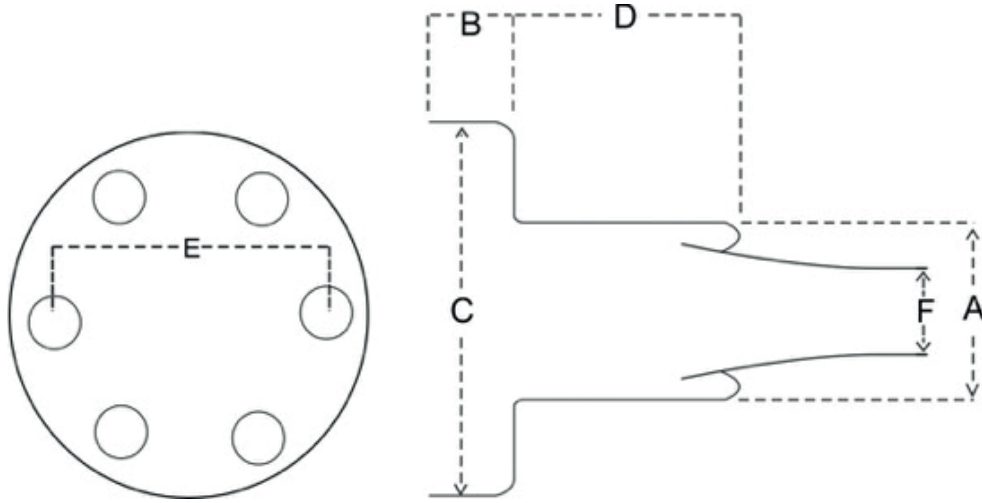

CV GAITERS

CODE		A	B	C	D	E	F
RTRP-001		64,90	13,50	94,00	34,50	-	27,00
RTRP-002		64,90	13,50	91,00	36,00	-	23,00
RTRP-003		72,00	10,00	107,60	28,00	94,00	24,00
RTRP-004		67,80	10,00	99,60	31,00	86,00	21,00
RTRP-005		57,80	7,00	85,80	31,00	74,00	18,00
RTRP-006		51,50	7,00	77,80	27,50	66,00	18,00