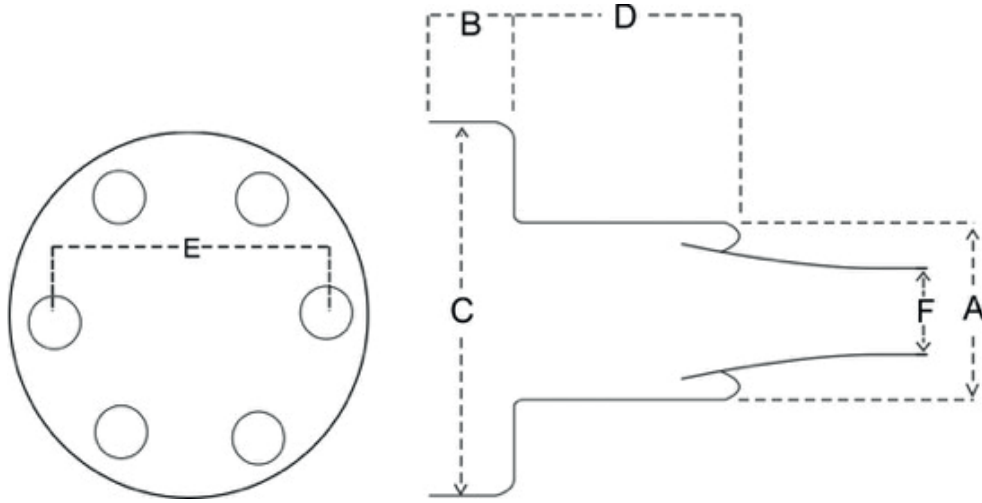

CV GAITERS

CODE		A	B	C	D	E	F
RTRP-007		67,80	21,00	99,60	31,00	86,00	27,00
RTRP-008		63,30	10,00	94,80	38,00	81,00	23,00
RTRP-009		64,90	13,30	83,90	35,00	-	27,00
RTRP-010		61,50	13,00	70,00	39,70	-	22,00
RTRP-011		51,50	13,00	69,90	29,00	-	18,00
RTRP-012		67,60	5,50	92,20	29,00	82,00	25,00